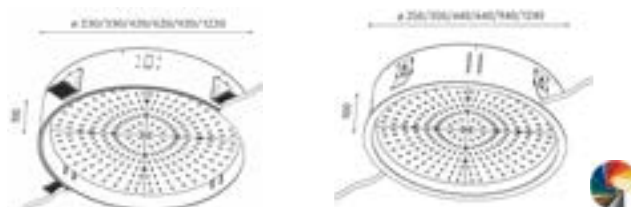

Lilia-e 250 mit Kragen

Art-Nr.	Durchmesser	Lichtfarbe	Leistung	Plexiglas	Lumen	Dimmbar	Schutzklasse	Farbe	Preis (CHF)
321589	250mm	3000Kelvin	15W	microprisma / satine	1015lm	Dali	IP20	silber / weiss	336.00
321590	250mm	4000Kelvin	15W	microprisma / satine	1066lm	Dali	IP20	silber / weiss	336.00

Lilia-e 330 mit / ohne Kragen

Art-Nr.	Durchmesser	Lichtfarbe	Leistung	Plexiglas	Lumen	Dimmbar	Schutzklasse	Farbe	Preis (CHF)
322111	330mm	3000Kelvin	20W	microprisma / satine	1640lm	Dali	IP20	silber / weiss	481.00
321039	330mm	4000Kelvin	20W	microprisma / satine	1740lm	Dali	IP20	silber / weiss	481.00
321051	330mm	2700-6500K	20W	microprisma / satine	1580lm	Dali	IP20	silber / weiss	589.00

Lilia-e 420 mit / ohne Kragen

Art-Nr.	Durchmesser	Lichtfarbe	Leistung	Plexiglas	Lumen	Dimmbar	Schutzklasse	Farbe	Preis (CHF)
322114	420mm	3000Kelvin	28W	microprisma / satine	2670lm	Dali	IP20	silber / weiss	627.20
321038	420mm	4000Kelvin	28W	microprisma / satine	2755lm	Dali	IP20	silber / weiss	627.20
322116	420mm	2700-6500K	28W	microprisma / satine	2543lm	Dali	IP20	silber / weiss	689.00

Lilia-e 620 mit / ohne Kragen

Art-Nr.	Durchmesser	Lichtfarbe	Leistung	Plexiglas	Lumen	Dimmbar	Schutzklasse	Farbe	Preis (CHF)
322117	620mm	3000Kelvin	53W	microprisma / satine	5790lm	Dali	IP20	silber / weiss	1038.00
322118	620mm	4000Kelvin	53W	microprisma / satine	6119lm	Dali	IP20	silber / weiss	1038.00
322119	620mm	2700-6500K	53W	microprisma / satine	3150lm	Dali	IP20	silber / weiss	1528.00

Lilia-e 920 mit / ohne Kragen

Art-Nr.	Durchmesser	Lichtfarbe	Leistung	Plexiglas	Lumen	Dimmbar	Schutzklasse	Farbe	Preis (CHF)
322120	920mm	3000Kelvin	102W	microprisma / satine	12177lm	Dali	IP20	silber / weiss	1650.00
321584	920mm	4000Kelvin	102W	microprisma / satine	12786lm	Dali	IP20	silber / weiss	1650.00
321585	920mm	2700-6500K	102W	microprisma / satine	10902lm	Dali	IP20	silber / weiss	2235.00

Lilia-e 1220 mit / ohne Kragen

Art-Nr.	Durchmesser	Lichtfarbe	Leistung	Plexiglas	Lumen	Dimmbar	Schutzklasse	Farbe	Preis (CHF)
321586	1220mm	3000Kelvin	191W	microprisma / satine	22850lm	Dali	IP20	silber / weiss	2540.00
321587	1220mm	4000Kelvin	191W	microprisma / satine	23994lm	Dali	IP20	silber / weiss	2540.00
321588	1220mm	2700-6500K	191W	microprisma / satine	20893lm	Dali	IP20	silber / weiss	3356.00