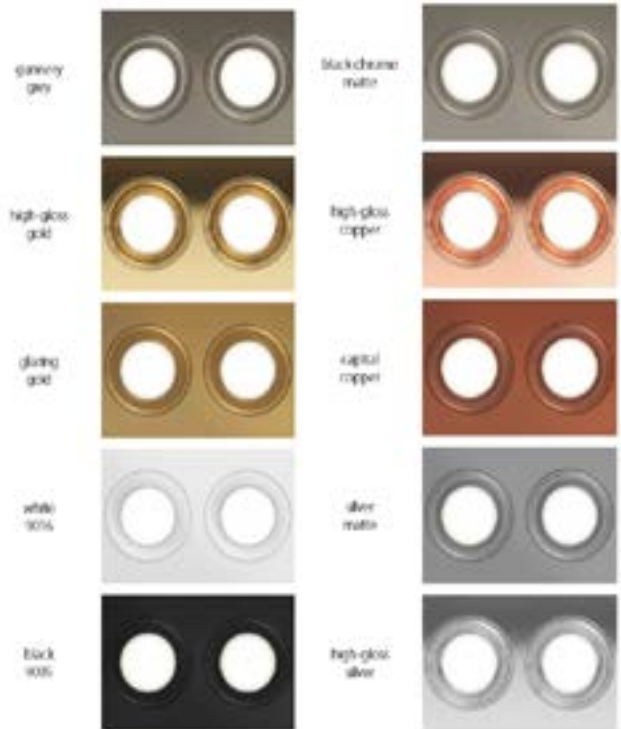

Anto +

- auch Aufbau

ANTO+

Abmessung: 43x56mm
Ausstrahlwinkel: 15,30,45°
Farbe: Diverse
Lichtfarben,
2700,3000,4000K
Tunable white: 2700-5000K
Spannung: 230V
Farbwiedergabe: Ra>80
Dimmbar: Dali, Tast-Dim

Art-Nr.	Lumen / Spots	Länge	Leistung	Preis (CHF)
325103	313lm / 2Stk.	76mm	6W	158.00
325104	637lm / 4Stk.	136mm	10W	198.00
325105	874lm / 6Stk.	196mm	14W	225.00
325106	1266lm / 8Stk.	256mm	18W	285.00
325107	1857lm / 12Stk.	376mm	27W	312.00
325108	2456lm / 18Stk.	556mm	41W	392.00

Cut out ✂

	✂ FRAME	⬆ DALI	⬆ non-dim	⬆ HCL	✂ FRAMELESS	⬆ DALI	⬆ non-dim	⬆ HCL
2 spots	70x48,5mm	X+160mm	X+55mm	-	73x52mm	X+160mm	X+70mm	-
4 spots	130x48,5mm	X+90mm	X+55mm	X+160mm	133x52mm	X+90mm	X+70mm	X+160mm
6 spots	190x48,5mm	X+55mm	X+55mm	X+70mm	193x52mm	X+70mm	X+70mm	X+70mm
8 spots	250x48,5mm	X+55mm	X+55mm	X+70mm	253x52mm	X+70mm	X+70mm	X+70mm
12 spots	370x48,5mm	X+55mm	X+55mm	X+70mm	373x52mm	X+70mm	X+70mm	X+70mm
18 spots	550x48,5mm	X+70mm	X+55mm	X+70mm	553x52mm	X+70mm	X+70mm	X+70mm

▨ X=10-40mm