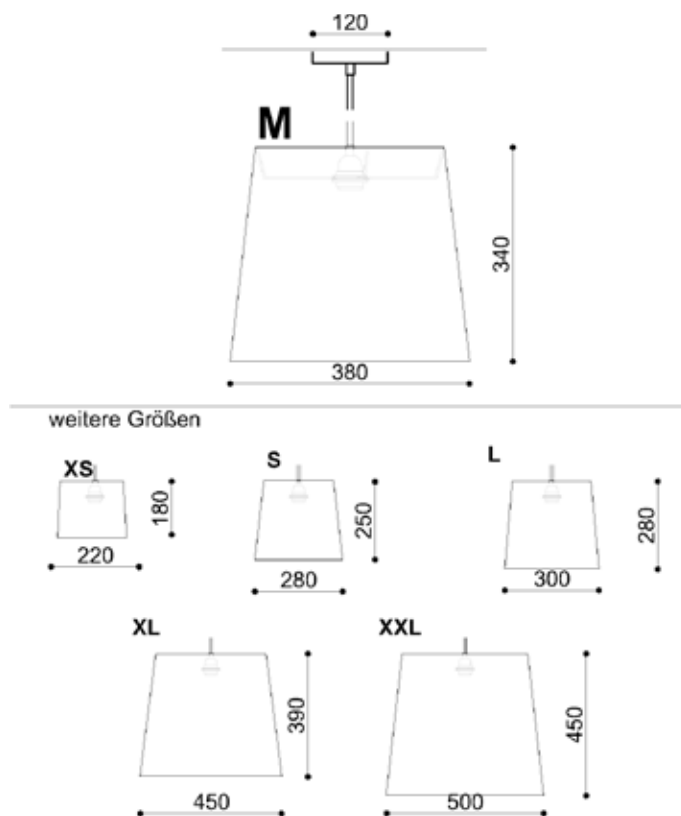

PIA

XS	22/20x18cm	200215010
S	28/22x25cm	200215210
M	30/25x28cm	200215310
L	38/30x34cm	200215410
XL	45/35x39cm	200215510
XXL	50/40x45cm	200215610

XS	22/20x18cm	200215011
S	28/22x25cm	200215211
M	30/25x28cm	200215311
L	38/30x34cm	200215411
XL	45/35x39cm	200215511
XXL	50/40x45cm	200215611

XS	22/20x18cm	200215012
S	28/22x25cm	200215212
M	30/25x28cm	200215312
L	38/30x34cm	200215412
XL	45/35x39cm	200215512
XXL	50/40x45cm	200215612