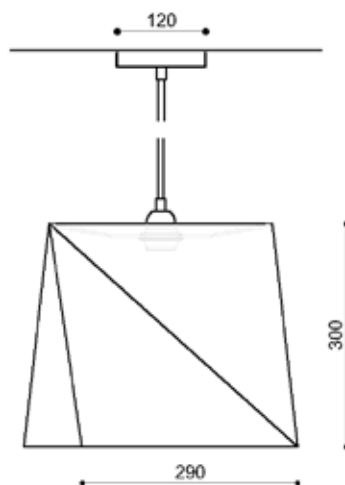

THEO

weitere Größen