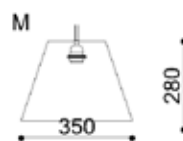

Farbe N01.00

XS	25/12x17cm	200217110
S	30/15x21cm	200217210
M	35/18x25cm	200217310
L	40/20x28cm	200217410
XL	45/22x31cm	200217510
XXL	50/25x35cm	200217610